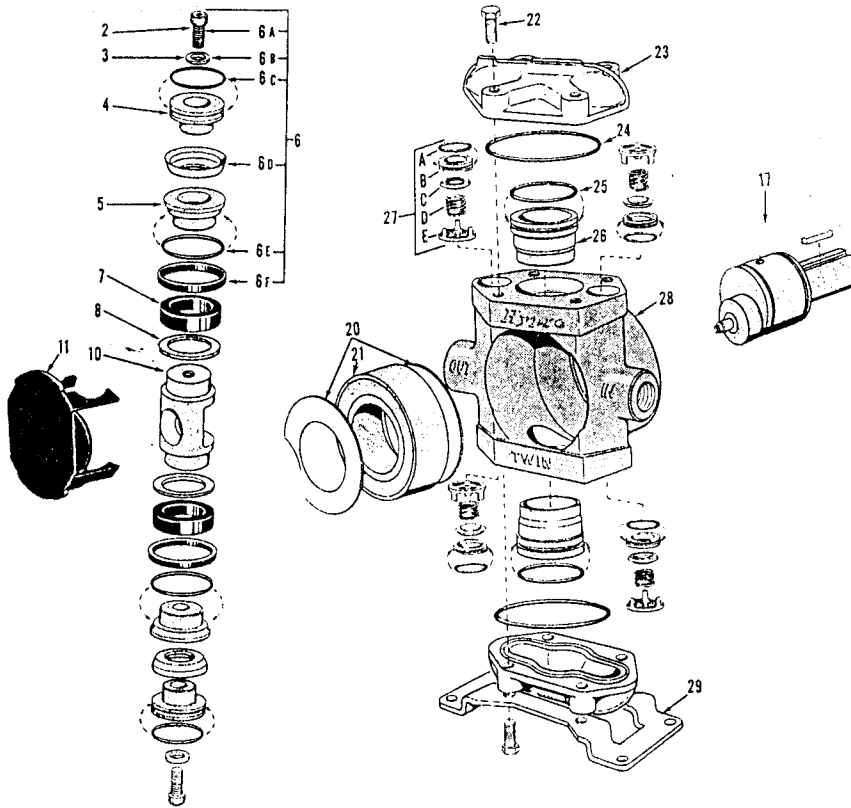

HT - 10 PUMP HEAD

PART NO.	REF. NO.	DESCRIPTION
P221-10	7	CARBON PISTON GUIDE
P222-10	10	CONNECTING ROD
P223-10	11	SAFETY COVER
P224-10	23	CYLINDER HEAD
P225-10	27	CHECK VALVE
P226-10	26	CYLINDER SLEEVE
P227-10	17	CRANKSHAFT
P228-10	28	PUMP BODY

REPAIR KITS

- P101-10 PISTON REPAIR KIT
INCLUDES (2 EACH) REF.#6
- P110-10 PISTON, O-RING & GUIDE KIT
INCLUDES ALL ITEMS IN P101-10
PLUS (2 EACH) REF.# 7,24,25,27A
- P120-10 PISTON O-RING, GUIDE & VALVE KIT
INCLUDES ALL ITEMS IN P110-10
PLUS (4 EACH) REF.# 27 CHECK VALVE